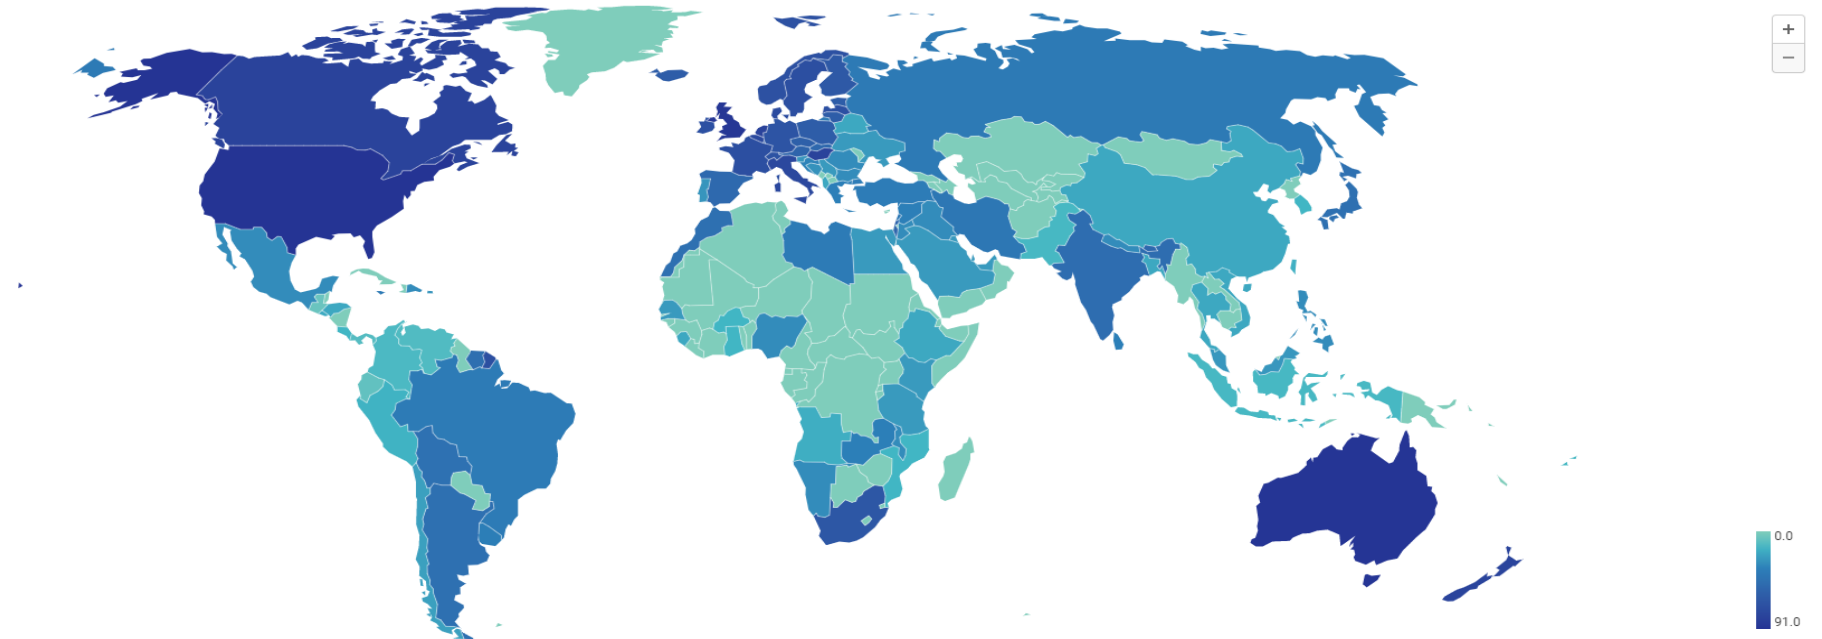

HTTPS://DATAWRAPPER.DWCNDN.NET/LVRSZ/4/

ФРИИ — Администратор | Свирина Анна Андреевна | (7) Входящие - Почта Mail | (3 unread) - anna_svirina@ | Почта — asvirina@iidf.ru | (1) WhatsApp | Hofstede individualism - L | Hofstede individualism

datawrapper.dwcdn.net/LvRsz/4/

Сервисы | Aravind Eye Hospit... | Advanced Search | Копия Воркшоп 2... | ScholarOne Manus... | TLS Главная страница | Folders - HSW-Cloud | Alumni events - Uni... | Заявки S212 - Фай... | IC3 Complaint Refe... | Ex Libris Discovery -... | Список для чтения

Hofstede individualism