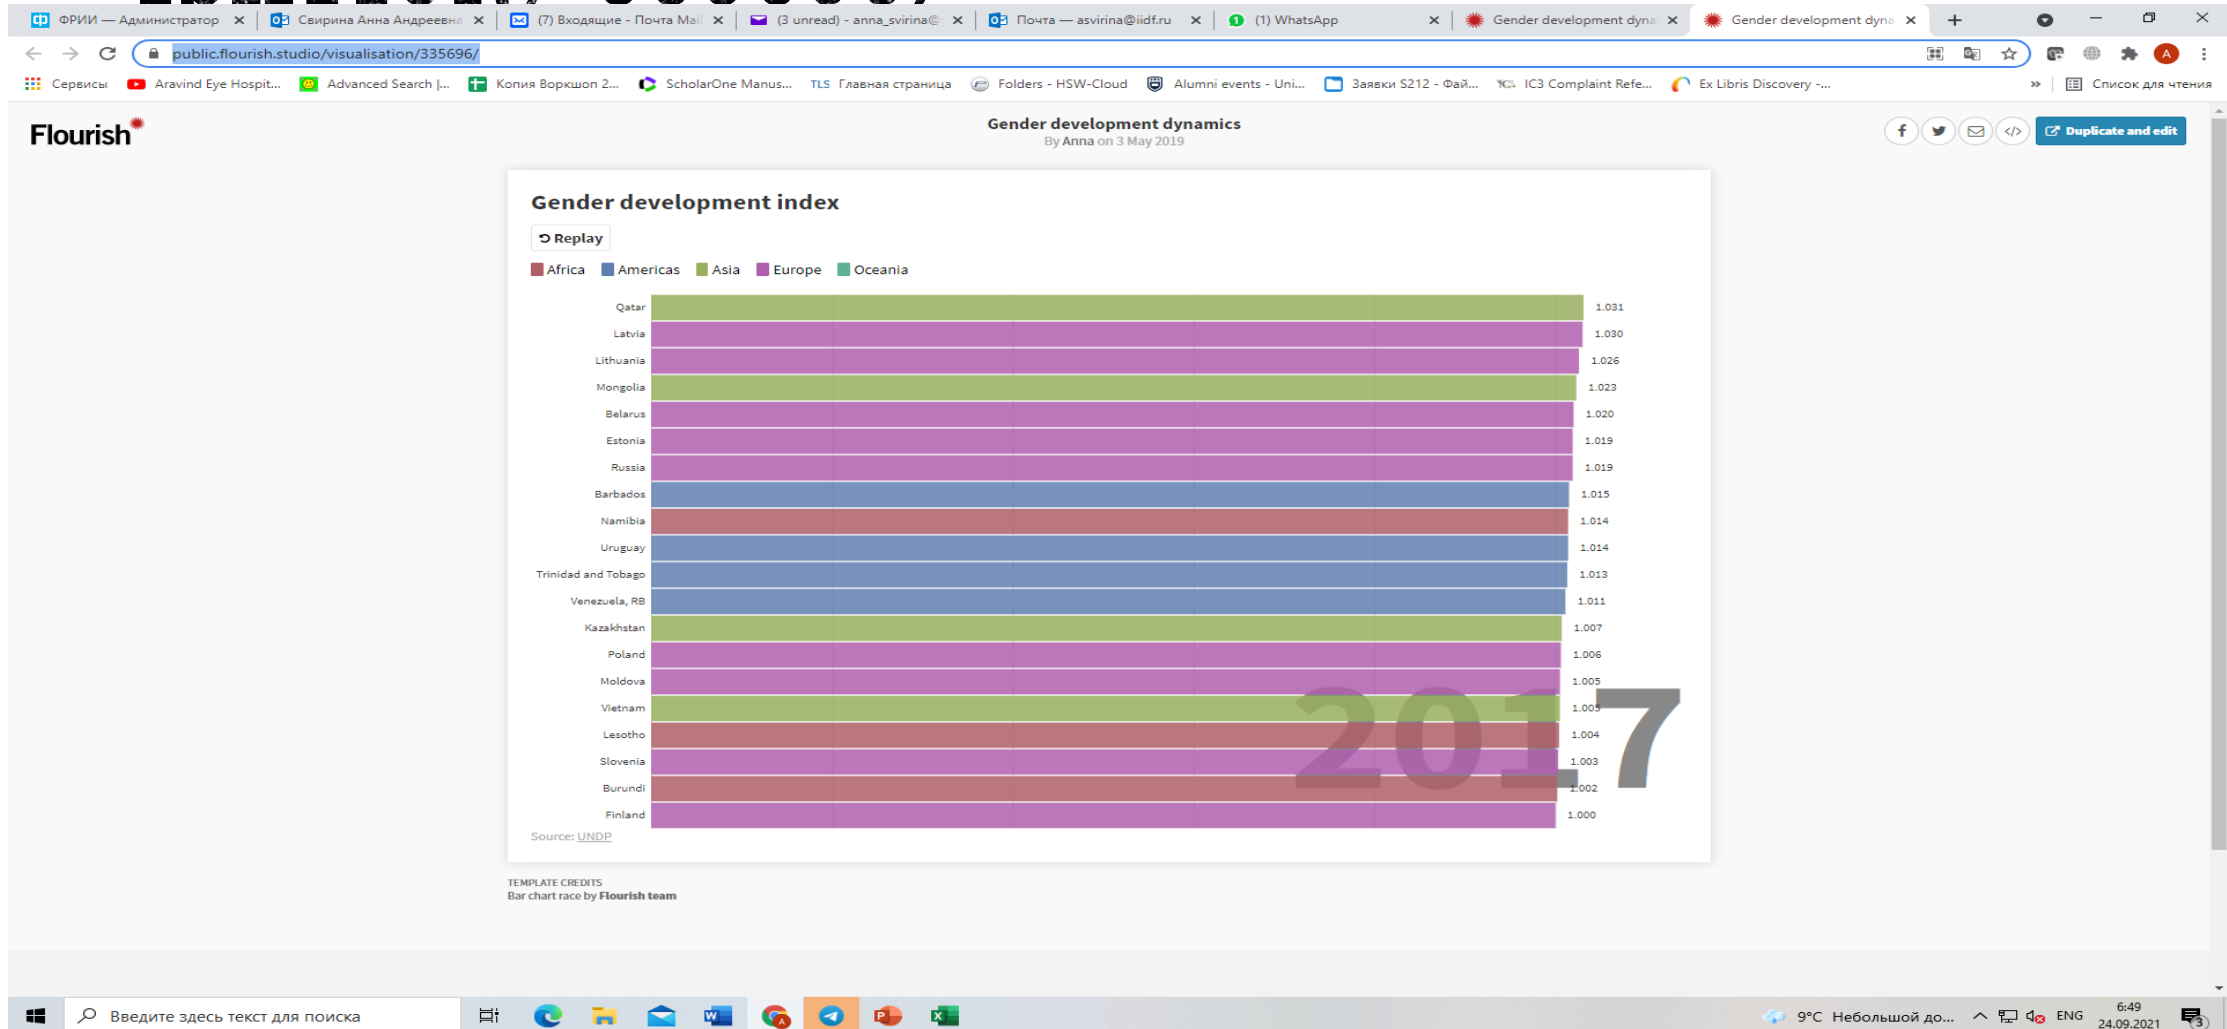

HTTPS://PUBLIC.FLOURISH.STUDIO/VISUALISATION/335696/

Country	Total confirmed 110320	Total confirmed 010420	Total confirmed 120420	Total confirmed 240420
Albania	12	259	446	678
Andorra	1	390	638	731
Austria	246	10711	13945	15071
Belgium	314	13964	29647	44293
Bosnia and Herzegovina	7	459	1009	1421
Croatia	19	963	1600	2009
Czechia	91	3508	5991	7273
Denmark	444	3290	6369	8408
Estonia	16	779	1309	1605
Finland	59	1446	2974	4395
France	2293	57749	121712	159952
Germany	1908	77872	127854	154999
Greece	99	1415	2114	2490
Hungary	13	525	1410	2443
Iceland	85	1220	1701	1789
Ireland	43	3447	9655	18184
Italy	12462	110574	156363	192994
Latvia	10	446	651	784
Lithuania	3	581	1053	1410
Malta	6	188	378	447
Moldova	3	423	1662	3110
Montenegro	0	123	272	319
Netherlands	503	13696	25746	36729
Norway	598	4863	6525	7463
Poland	31	2554	6674	10892
Portugal	59	8251	16585	22797
Romania	45	2460	6300	10417
Russia	20	2777	15770	68622
Serbia	12	1060	3630	6630
Slovakia	10	400	742	1360
Slovenia	57	841	1205	1373
Spain	2277	104118	166831	219764
Sweden	500	4947	10483	17567
Switzerland	652	17768	25415	28677